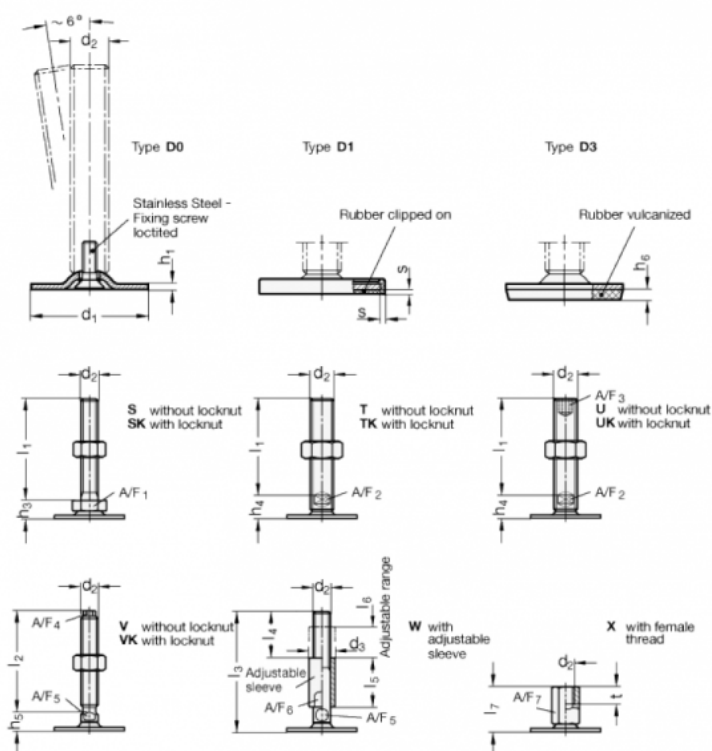

# Data Sheet

Article number: 204180M20100D0UK

Description: E+G levelling foot  
GN 41-80-M20-100-D0-UK

Note: UK With nut, Hexagon socket at the top, Wrench flat at the bottom

## Measures

- A/F2 = 15
- A/F3 = 10
- d1 = 80
- d2 = M20
- h1 = 3
- h4 = 18
- h6 =
- l1 = 100

s =